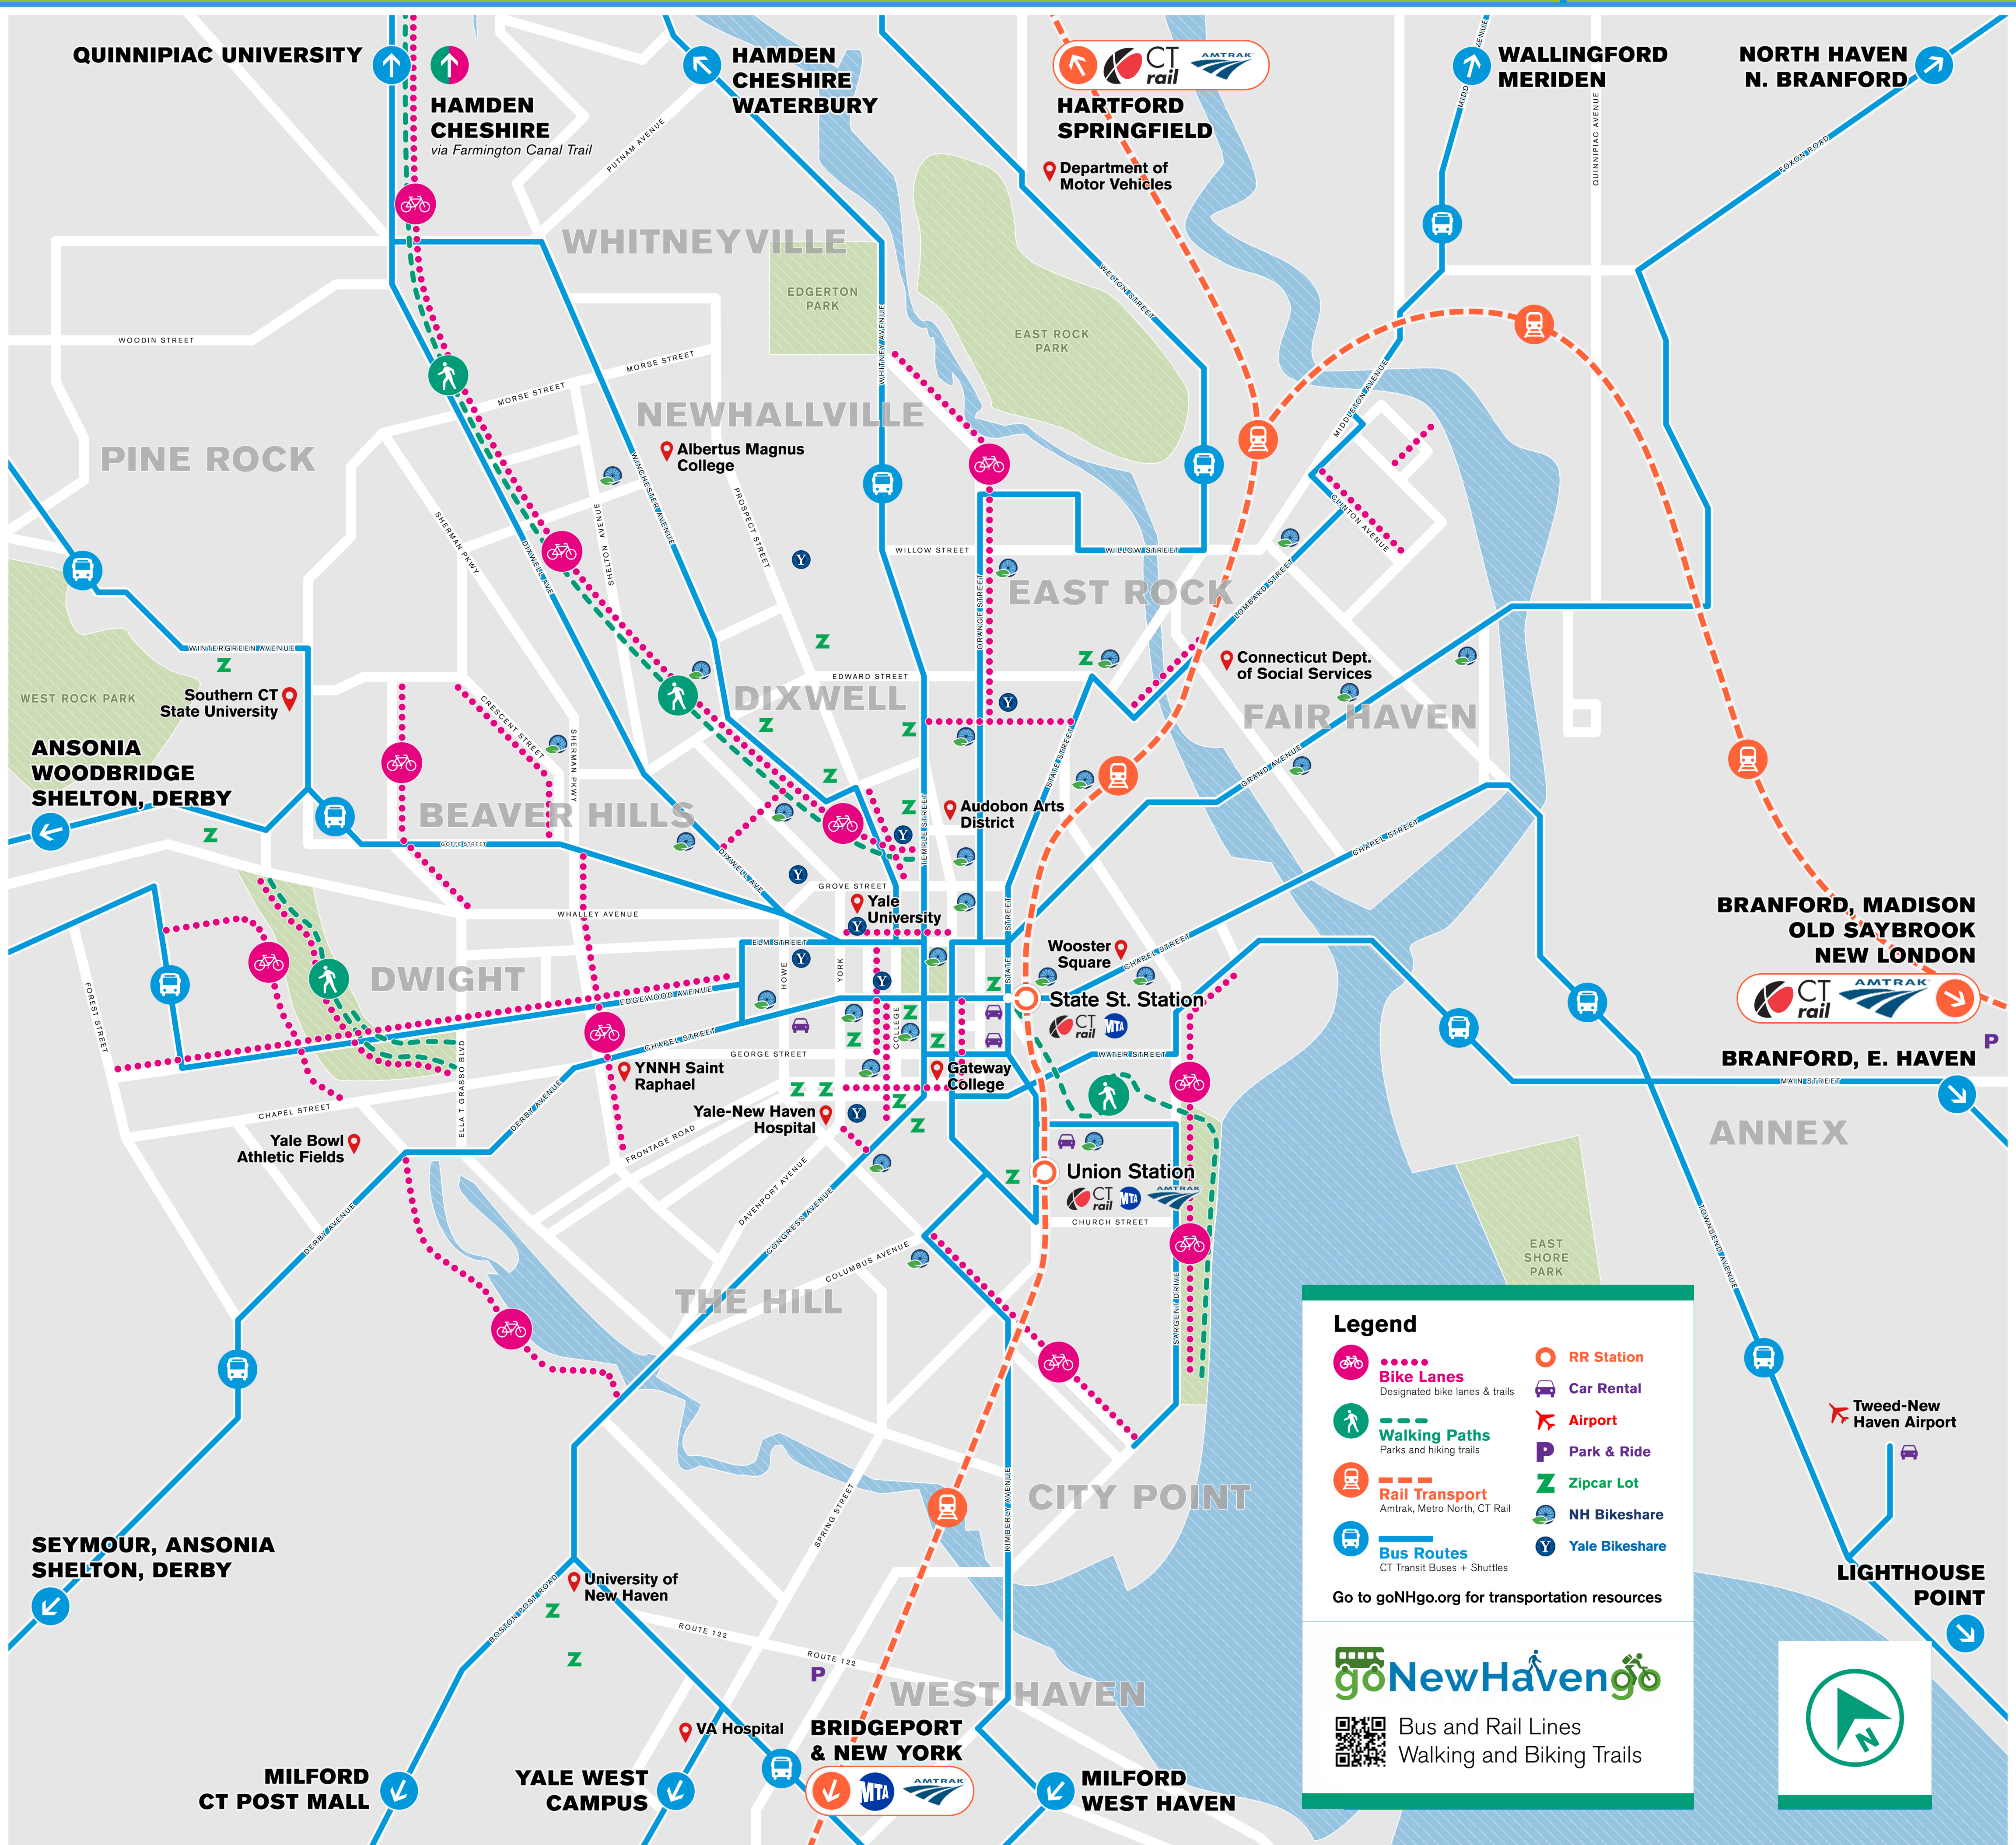

# YOU CAN GET THERE FROM HERE

## New Haven Sustainable Transportation Options

**Legend**

<b>Bike Lanes</b> Designated bike lanes & trails	<b>RR Station</b>
<b>Walking Paths</b> Parks and hiking trails	<b>Car Rental</b>
<b>Rail Transport</b> Amtrak, Metro North, CT Rail	<b>Airport</b>
<b>Bus Routes</b> CT Transit Buses + Shuttles	<b>Park &amp; Ride</b>
	<b>Zipcar Lot</b>
	<b>NH Bikeshare</b>
	<b>Yale Bikeshare</b>

Go to [goNHgo.org](http://goNHgo.org) for transportation resources

**goNewHaven**go

Bus and Rail Lines  
 Walking and Biking Trails